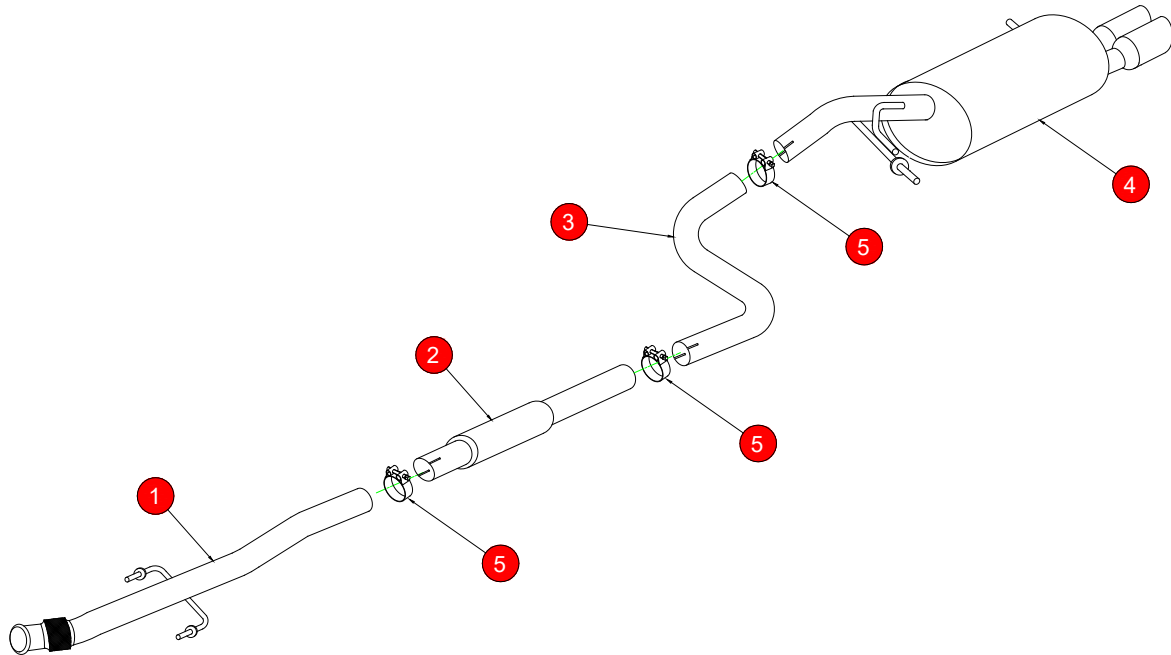

CAR	PEUGEOT 208 GTi 1.6T	PART NO.	SPG022
YEAR	2012-2015	FIT KITS	036 FK
NOTES	Where not supplied use original fittings.	FEATURES	Pipe diameter:- 63.5mm/2.5"

NO.	PART NO.	DESCRIPTION	QTY
1	462CN	Front Pipe	1
2	463CN	Centre Bomb Box	1
3	374PG	Link Pipe	1
4	375PG57	Rear Silencer	1
Fit Kit			
5	Z016.10064	65mm H/D Clamps	3

DATE	24/02/22
ISSUE	02
AUTHORISED	S SHIPLEY

NOTE: ENSURE SCORPION SYSTEM IS CLEAR OF MOVING PARTS AND ALL ORIGINAL FUNCTIONS WORK CORRECTLY.